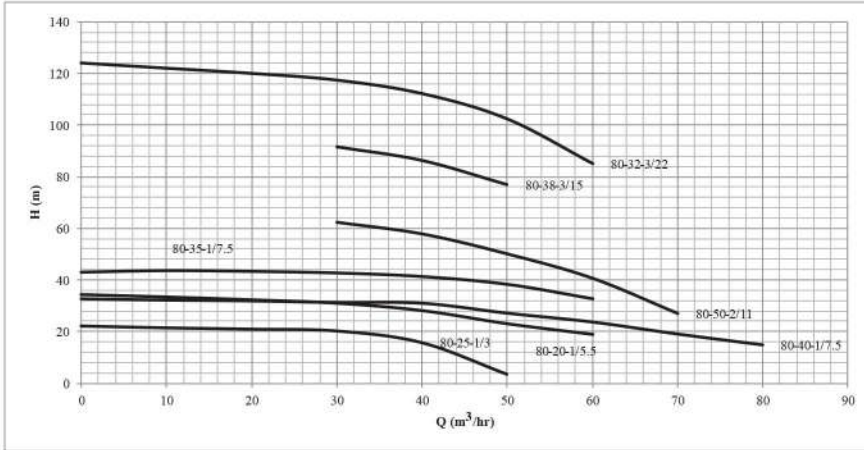

Submersible Multistage Drainage Electropumps in Cast Iron (SMDJ)

2850 rpm

الکتروپمپ های کف کش طبقاتی چدنی سه فاز (تولید داخل با برند ABR)
موارد مصرف: مصارف کشاورزی و آبیاری با فشار بالا، آبیاری بارانی، تامین آب از چاه های عمیق و نیمه عمیق، پرورش ماهی و آبیازان دریایی، قابل استفاده برای آب دریا

۰۲۶ - ۳۶۶ ۴۹ ۵۶۴

۰۲۶ - ۳۶۶ ۰۳ ۳۹۶

@avalsanat

۰۹۱۲ ۵۶ ۵۶ ۸۹۰

www.avvalsanat.com

avalsanat@gmail.com