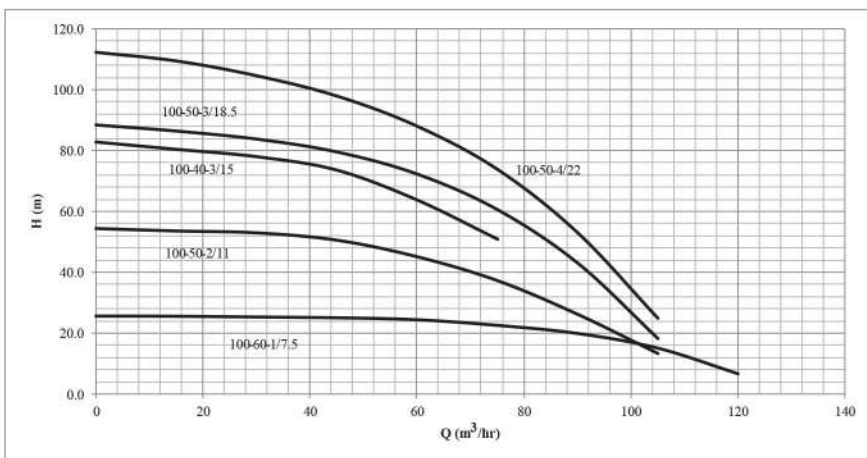

Submersible Multistage Drainage Electropumps in Cast Iron (SMDJ)

2850 rpm

الکتروپمپ های کف کش طبقاتی چدنی سه فاز (تولید داخل با برند ABB)
موارد مصرف: مصارف کشاورزی و آبیاری با فشار بالا، آبیاری بارانی، تامین آب از چاه های عمیق و نیمه عمیق، پرورش ماهی و آبیان دریایی، قابل استفاده برای آب دریا