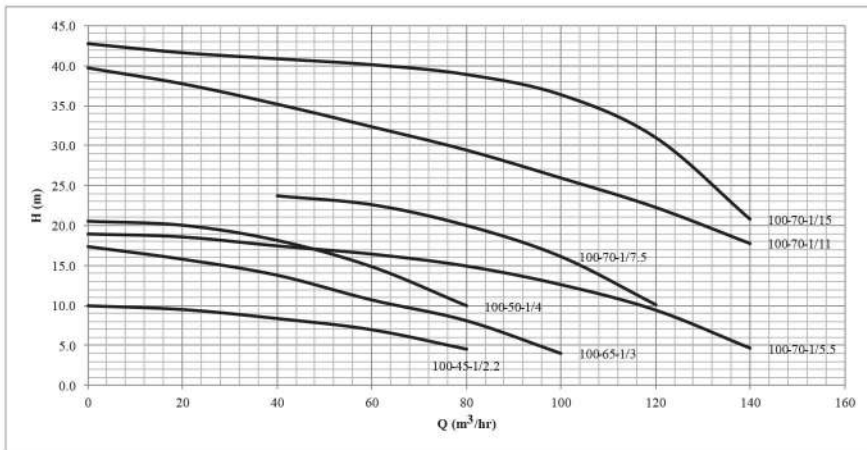

Submersible Multistage Drainage Electropumps in Cast Iron (SMDJ)

2850 rpm

الکتروپمپ های کف کش طبقاتی چدنی سه فاز (تولید داخل با برند ABB)
موارد مصرف: مصارف کشاورزی و آبیاری با فشار بالا، آبیاری بارانی، تامین آب از چاه های عمیق و نیمه عمیق، پرورش ماهی و آبیان دریایی، قابل استفاده برای آب دریا