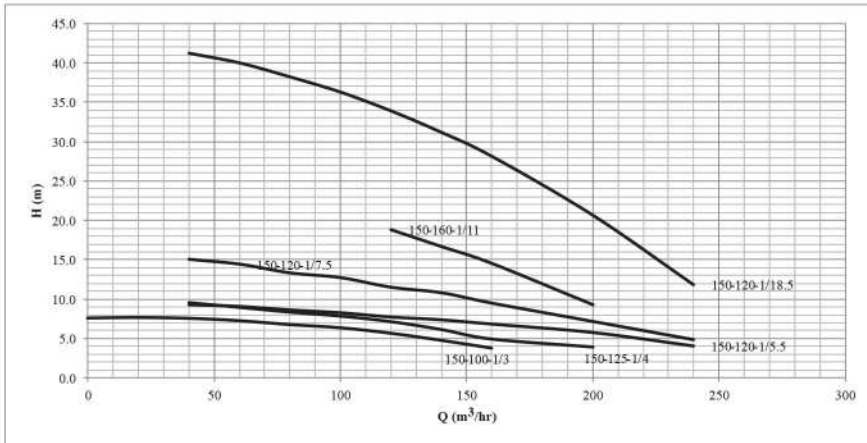

Submersible Multistage Drainage Electropumps in Cast Iron (SMDJ)

2850 rpm

الکتروپمپ های کف کش طبقاتی چدنی سه فاز (تولید داخل با برند ABB)
موارد مصرف: مصارف کشاورزی و آبیاری با فشار بالا، آبیاری بارانی، تامین آب از چاه های عمیق و نیمه عمیق، پرورش ماهی و آبیان دریایی، قابل استفاده برای آب دریا