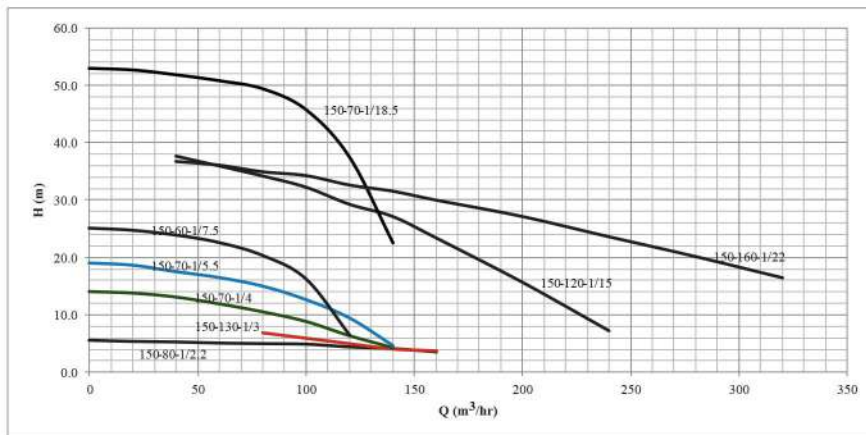

Model	Motor		Q (lit/min)	0	83	125	166	250	333	416	500	583	666	750	833
	HP	kW	Q (m3/hr)	0.0	5.0	7.5	10.0	15.0	20.0	25.0	30.0	35.0	40.0	45.0	50.0
SMDJ 50-20-1/2.2 T	3.0	2.2	H (m)	29.7	28.7	28.0	27.1	25.3	23.3	20.6	17.6	13.5	8.4	-	-
SMDJ 50-20-1/3 T	4.0	3.0		39.1	39.1	38.7	38.3	36.5	33.6	28.5	20.3	14.0	6.9	-	-
SMDJ 50-5-3/3 T	4.0	3.0		60.6	56.9	53.6	50.0	-	-	-	-	-	-	-	-
SMDJ 50-20-2/4 T	5.5	4.0		53.7	53.6	52.9	52.1	49.9	46.6	41.8	35.6	27.5	15.7	-	-
SMDJ 50-5-2/4 T	5.5	4.0		61.9	60.3	58.5	55.1	-	-	-	-	-	-	-	-
SMDJ 50-12-3/5.5 T	7.5	5.5		82.9	-	82.4	81.9	74.0	-	-	-	-	-	-	-
SMDJ 50-12-4/7.5 T	10.0	7.5		82.9	-	82.5	82.1	74.1	-	-	-	-	-	-	-
SMDJ 50-12-6/11 T	15.0	11		113.3	-	112.2	109.8	101.9	-	-	-	-	-	-	-
SMDJ 50-30-8/18.5 T	25.0	18.5		209.7	-	-	203.3	195.8	178.0	143.5	92.7	-	-	-	-

۰۲۶ - ۳۶۶ ۴۹ ۵۶۴

۰۲۶ - ۳۶۶ ۰۳ ۳۹۶

@avalsanat

۰۹۱۲ ۵۶ ۵۶ ۸۹۰

www.avvalsanat.com

avalsanat@gmail.com