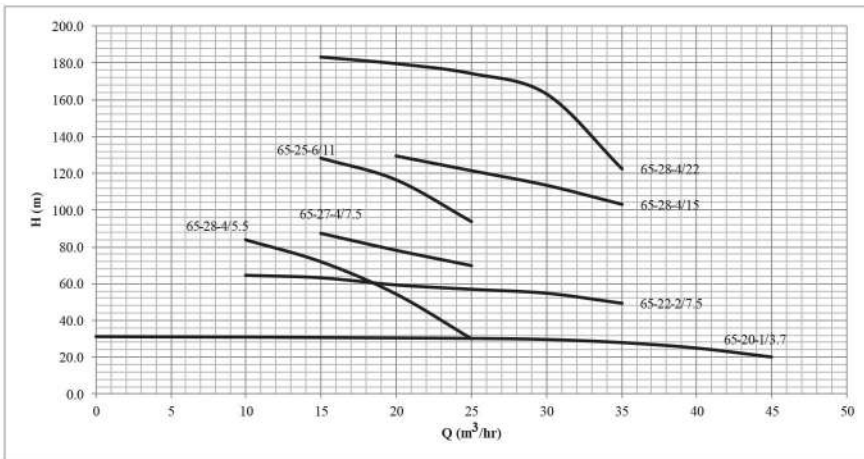

Submersible Multistage Drainage Electropumps in Cast Iron (SMDJ)

2850 rpm

الکتروپمپ های کف کش طبقاتی چدنی سه فاز (تولید داخل با برند ABR)
موارد مصرف: مصارف کشاورزی و آبیاری با فشار بالا، آبیاری بارانی، تامین آب از چاه های عمیق و نیمه عمیق، پرورش ماهی و آبیازان دریایی، قابل استفاده برای آب دریا

۰۲۶ - ۳۶۶ ۴۹ ۵۶۴

۰۲۶ - ۳۶۶ ۰۳ ۳۹۶

@avalsanat

۰۹۱۲ ۵۶ ۵۶ ۸۹۰

www.avvalsanat.com

avalsanat@gmail.com