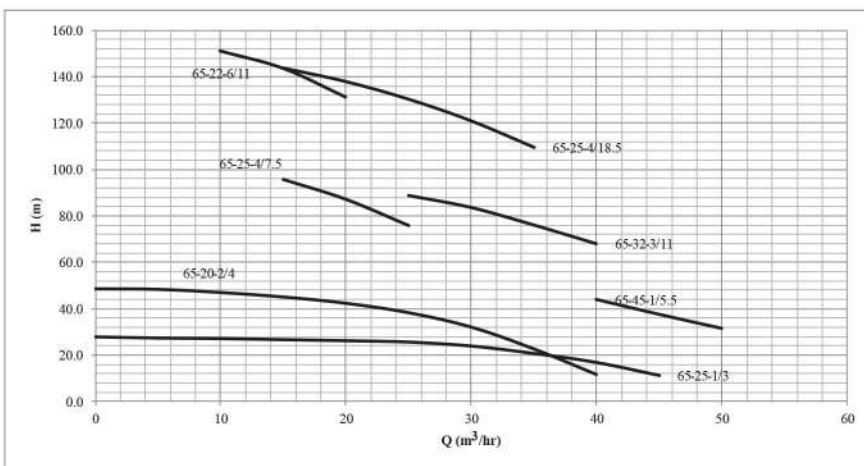

Submersible Multistage Drainage Electropumps in Cast Iron (SMDJ)

2850 rpm

الکتروپمپ های کف کش طبقاتی چدنی سه فاز (تولید داخل با برند ABR)
موارد مصرف: مصارف کشاورزی و آبیاری با فشار بالا، آبیاری بارانی، تامین آب از چاه های عمیق و نیمه عمیق، پرورش ماهی و آبیازان دریایی، قابل استفاده برای آب دریا

۰۲۶ - ۳۶۶ ۴۹ ۵۶۴

۰۲۶ - ۳۶۶ ۰۳ ۳۹۶

@avalsanat

۰۹۱۲ ۵۶ ۵۶ ۸۹۰

www.avvalsanat.com

avalsanat@gmail.com