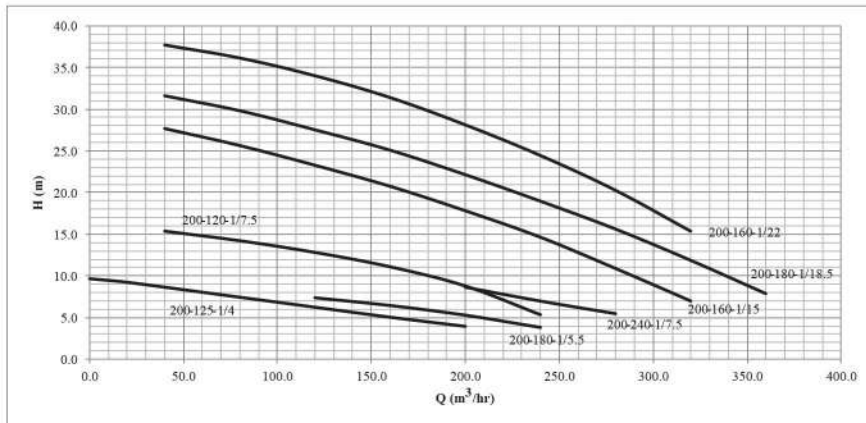

Model	Motor		Q (lit/min)	0	83	125	166	250	333	416	500	583	666	750	833
	HP	kW	Q (m3/hr)	0.0	5.0	7.5	10.0	15.0	20.0	25.0	30.0	35.0	40.0	45.0	50.0
SMDJ 50-20-1/2.2 T	3.0	2.2	H (m)	29.7	28.7	28.0	27.1	25.3	23.3	20.6	17.6	13.5	8.4	-	-
SMDJ 50-20-1/3 T	4.0	3.0		39.1	39.1	38.7	38.3	36.5	33.6	28.5	20.3	14.0	6.9	-	-
SMDJ 50-5-3/3 T	4.0	3.0		60.6	56.9	53.6	50.0	-	-	-	-	-	-	-	-
SMDJ 50-20-2/4 T	5.5	4.0		53.7	53.6	52.9	52.1	49.9	46.6	41.8	35.6	27.5	15.7	-	-
SMDJ 50-5-2/4 T	5.5	4.0		61.9	60.3	58.5	55.1	-	-	-	-	-	-	-	-
SMDJ 50-12-3/5.5 T	7.5	5.5		82.9	-	82.4	81.9	74.0	-	-	-	-	-	-	-
SMDJ 50-12-4/7.5 T	10.0	7.5		82.9	-	82.5	82.1	74.1	-	-	-	-	-	-	-
SMDJ 50-12-6/11 T	15.0	11		113.3	-	112.2	109.8	101.9	-	-	-	-	-	-	-
SMDJ 50-30-8/18.5 T	25.0	18.5		209.7	-	-	203.3	195.8	178.0	143.5	92.7	-	-	-	-

۰۲۶ - ۳۶۶ ۴۹ ۵۶۴

۰۲۶ - ۳۶۶ ۰۳ ۳۹۶

@avalsanat

۰۹۱۲ ۵۶ ۵۶ ۸۹۰

www.avvalsanat.com

avalsanat@gmail.com